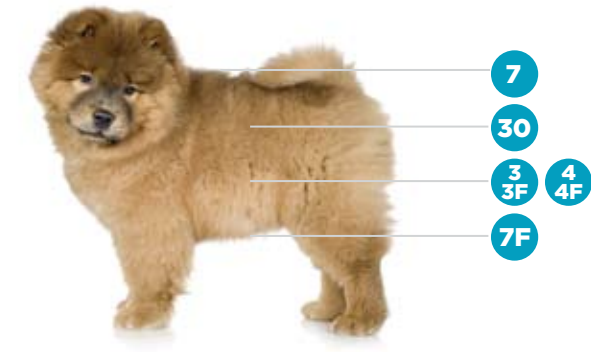

CHOW CHOW

Matted coat	7F
Natural coat	Oster® shears
Body	7
Puppy trim	30 under 1" UC*
Short trim	3, 3F, 4, 4F