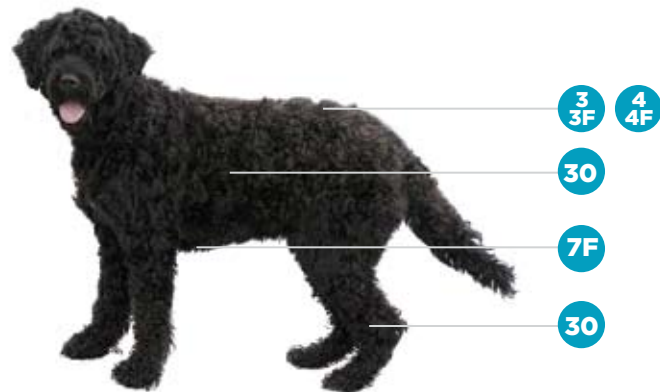

PORTUGUESE WATER DOG

Matted coat	7F
Short coat	3, 3F, 4, 4F
Body, legs	30 & 1" UC*
Head, tail	Oster® shears