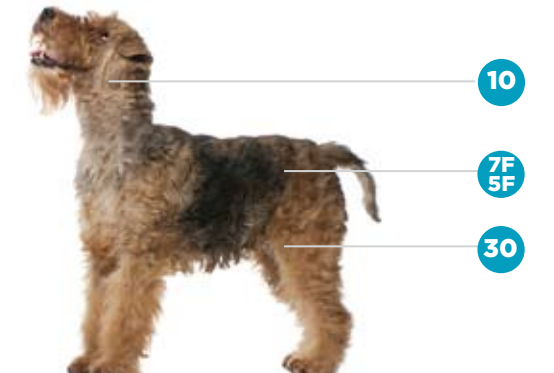

WELSH TERRIER

Body and tail	7F, 5F
Head, cheeks, throat and ears	10
Legs, chest, beard, eye brows	30 with 3/4" or 1" UC*