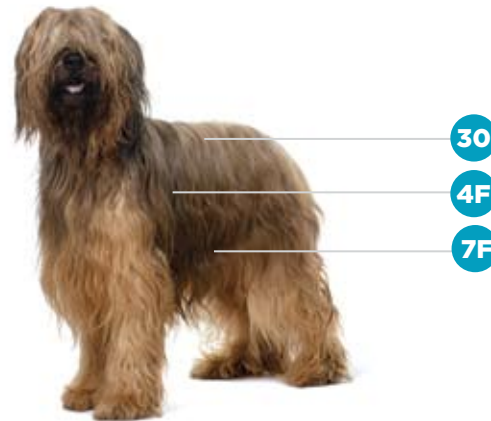

BRIARD TERRIER

Matted coat	7F
Puppy trim @ 2"	30 & 1 1/4" UC*
Short trim	4F
Face, legs and undercarriage	Oster® shears