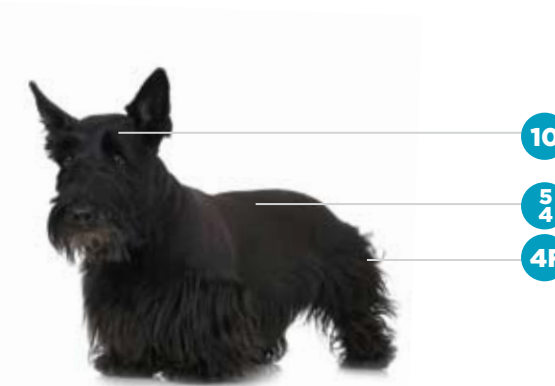

SCOTTISH TERRIER

Body, back, sides	5 or 4
Head, neck, cheeks, throat, ears	10
Tail	4F