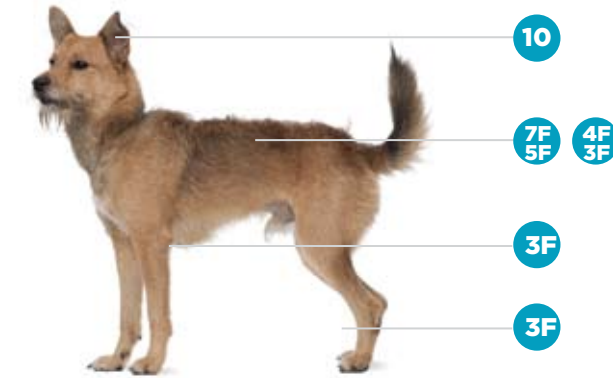

MIXED BREEDS (WIRY COAT)

Body and tail	7F, 5F, 4F, 3F
Legs, chest, beard, eye brows	3F
Ears	10
Face, eyebrows	Oster® shears

1/8" (3.2mm)

1/16" (1.6mm)

3/64" (1.2mm)

1/50" (0.5mm)