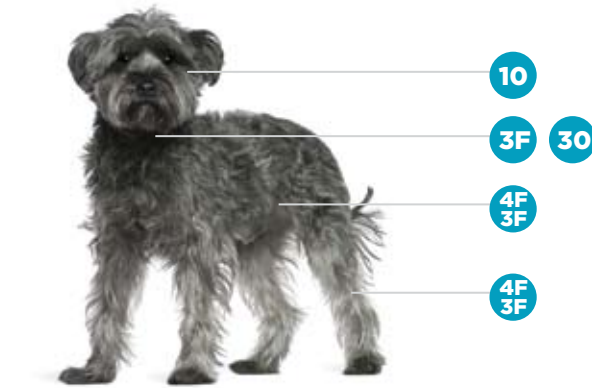

MIXED BREEDS (CURLY COAT)

Body & legs	4F or 3F
Face (poodle style)	10, Oster® shears
Face (teddy bear style)	3F or 30 with 3/4" or 1" UC*
Tail	Oster® shears