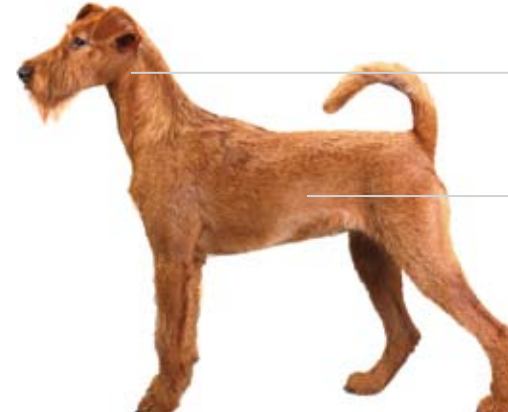

10

7F
5F
5

IRISH TERRIER

Body, sides, back	7F, 5F, 5
Head, neck and ears	10
Tail, legs, underbody	Oster® shears