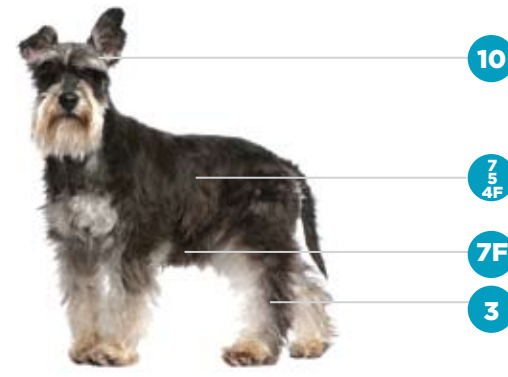

SCHNAUZER

Matted coat	7F
Throat, ears, cheeks	10
Body & tail	7, 5, 4F
Legs	3 with 3/4" UC*