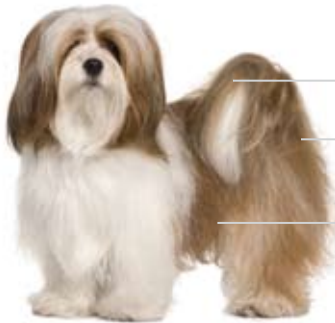

30

3F

4F

7F

LHASA APSO

Matted coat	7F
Puppy trim	30 & 1" UC*
Short trim	3F or 4F
Head, face, tail, underbody	Oster® shears