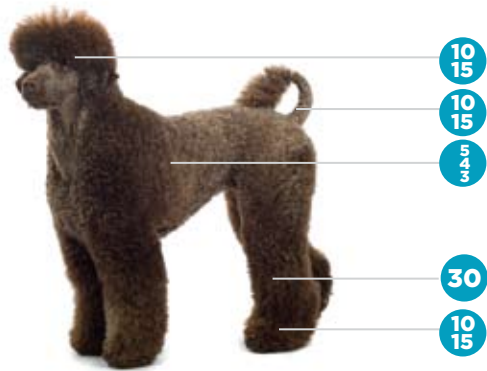

1/50" (0.5mm)

1/2" (13mm)

1/2" (13mm)

3/8" (9.5mm)

3/8" (9.5mm)

1/4" (6.3mm)

1/4" (6.3mm)

POODLE (LAMB TRIM)