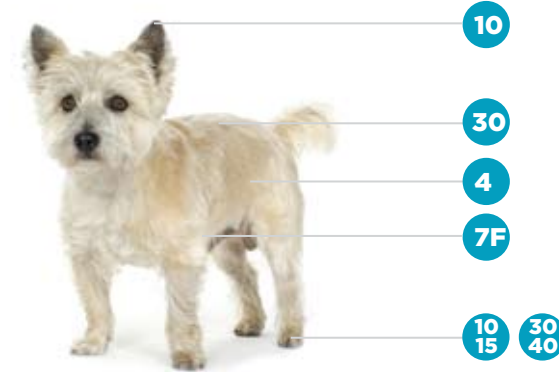

CAIRN TERRIER

Matted coat	7F
Natural look 2"	30 & 3/4" UC*
Pet trim, shorter on back	4
Head, face, legs, underbody	Oster® shears
Ears	10