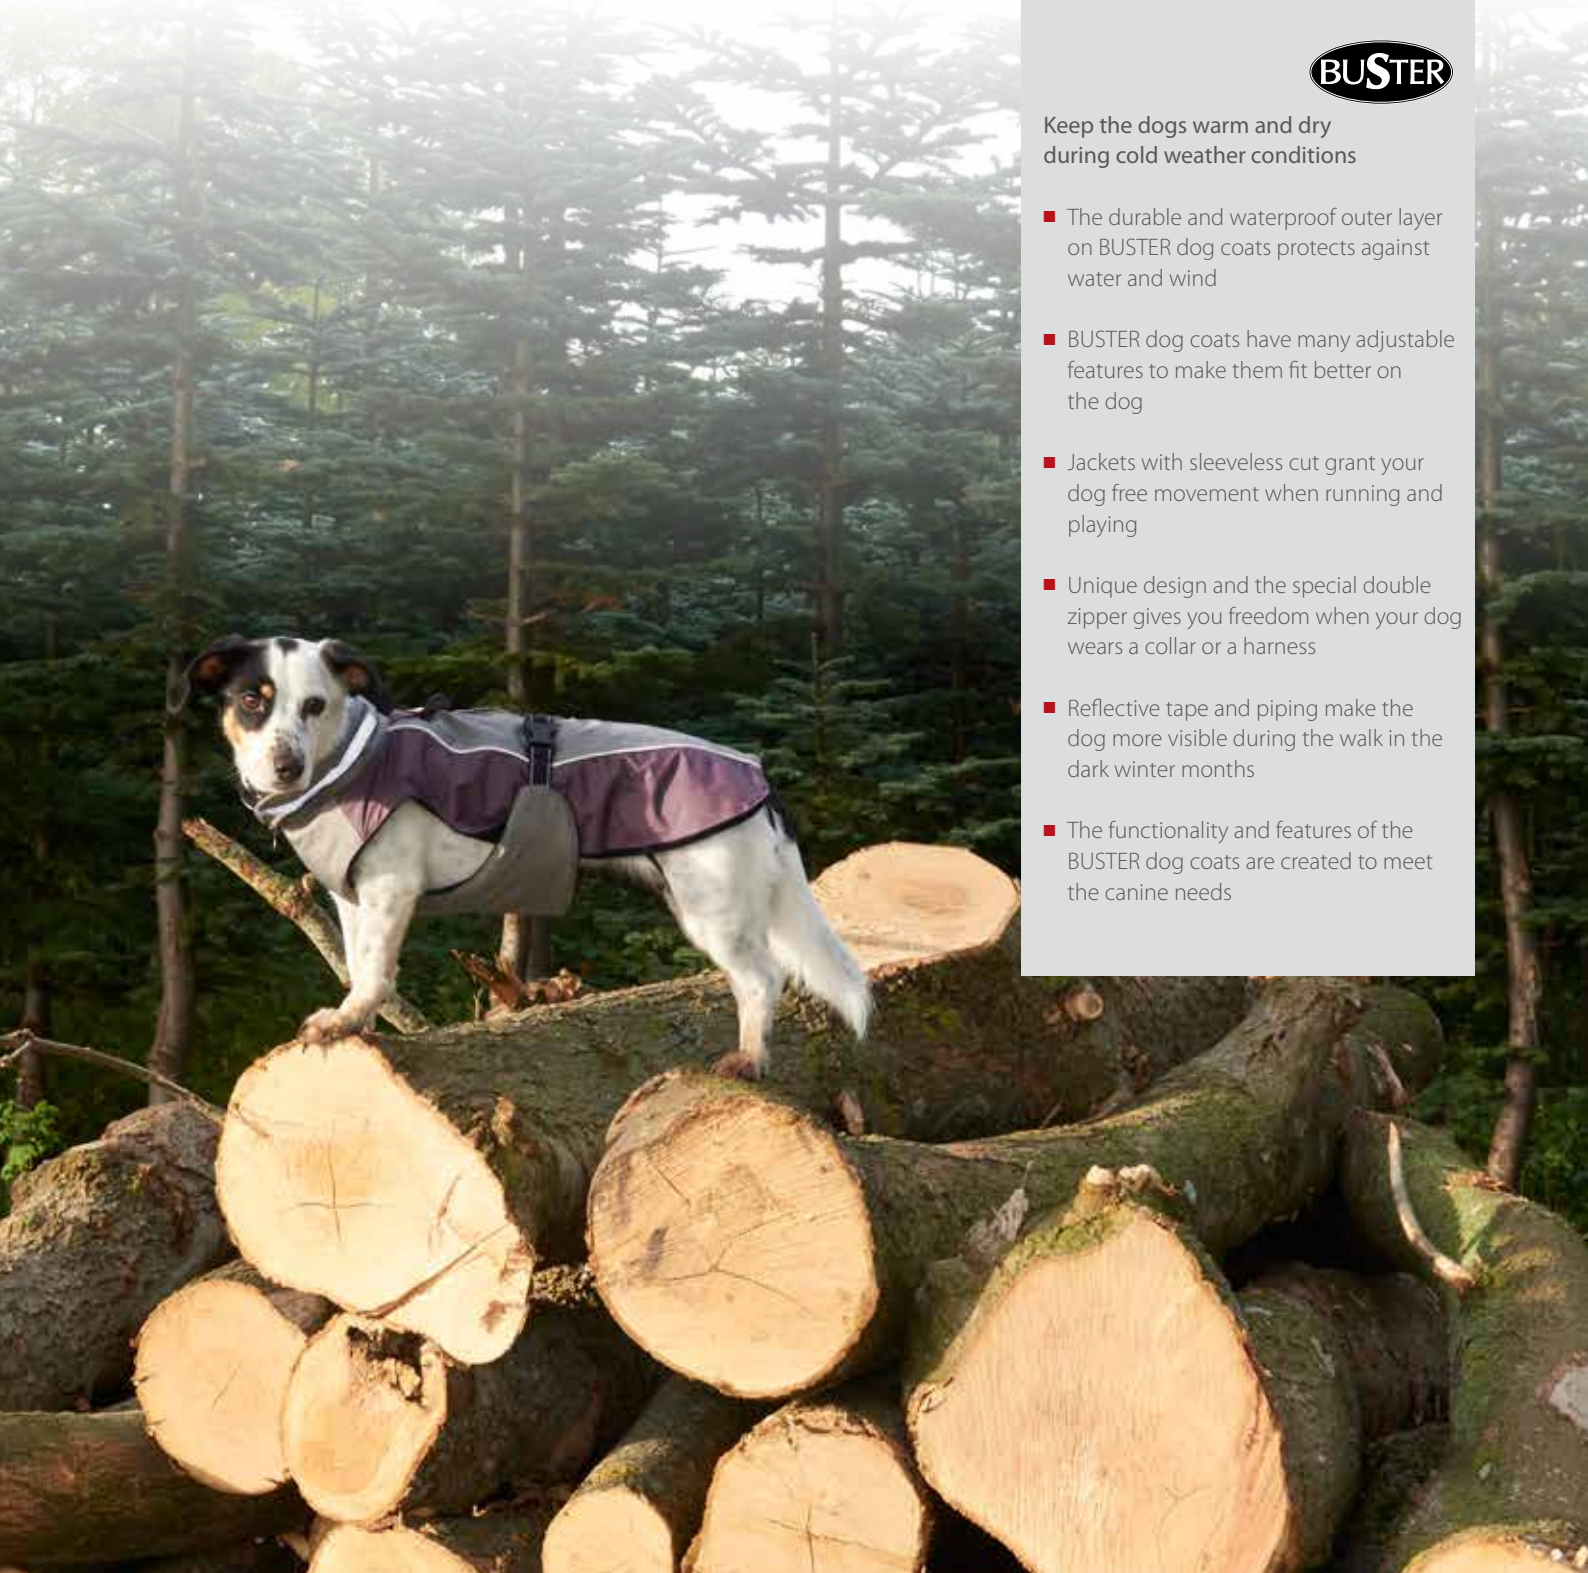

Keep the dogs warm and dry during cold weather conditions

- The durable and waterproof outer layer on BUSTER dog coats protects against water and wind
- BUSTER dog coats have many adjustable features to make them fit better on the dog
- Jackets with sleeveless cut grant your dog free movement when running and playing
- Unique design and the special double zipper gives you freedom when your dog wears a collar or a harness
- Reflective tape and piping make the dog more visible during the walk in the dark winter months
- The functionality and features of the BUSTER dog coats are created to meet the canine needs