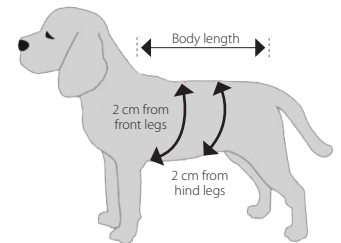

and roll up the fabric under the abdomen and above the back when nature calls.

It is suitable for bitches and male dogs

Instructions for Use

Step 1

- Insert the head into the Body Suit
- Insert each front leg separately into the openings provided

Guideline for Sizes

The BUSTER Body Suit EasyGo for dogs is available in 9 sizes. Size measured from collar to base of the tail.

| Cat. No | Size | Body length | Chest circumference (2 cm from front legs) | Abdomen circumference (2 cm from hind legs) | Suitable for |
|---------|------|-------------|--|---|--|
| 273951 | XXXS | 25 cm | 15 cm | 18 cm | Small Chihuahua |
| 273952 | XXS | 32 cm | 19 cm | 17 cm | Chihuahua, Toy poodle |
| 273953 | XS | 38 cm | 23 cm | 21 cm | Yorkshire, Terrier, Lhasa, Toy poodle |
| 273954 | S | 41 cm | 27 cm | 25 cm | Malteser, Pekingeser, French Bulldog, Mops, Terrier |
| 273955 | M | 45 cm | 29 cm | 26 cm | English Cocker Spaniel, Samojeed, Portuguese Podengo |
| 273956 | L | 52 cm | 31 cm | 28 cm | Schnauzer, Beagle, Poodle, Fox Terrier, Chow-Chow |
| 273957 | XL | 62 cm | 35 cm | 32 cm | Collie, Appenzeller, Boxer, Schnauzer, Labrador |
| 273958 | XXL | 73 cm | 39 cm | 35 cm | Rottweiler, Golden Retriever, Herdershund |
| 273959 | XXXL | 75 cm | 43 cm | 38 cm | Saint Bernhard, Newfoundlander |