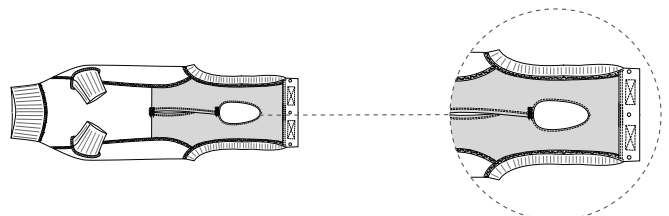

Body Suit EasyGo for Dogs

Body Suit EasyGo for dogs with extended tail opening and extra slit.

The EasyGo version helps the dog when nature calls.

It is suitable for bitches and male dogs.