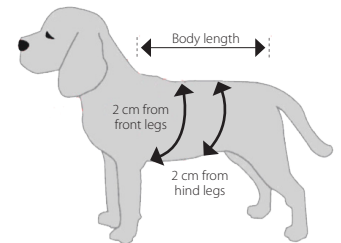

It is suitable for bitches and male dogs

Instructions for Use

Step 1

- Insert the head into the Body Suit
- Insert each front leg separately into the openings provided

Step 2

- Pull the Body Suit as far as possible over the body

Step 3

- Put the closing flap between the rear legs and insert the tail through the tail opening
- Attach the closing flap on the velcro tabs on the loin and secure the press studs

Guideline for Sizes

The BUSTER Body Suit EasyGo for dogs is available in 9 sizes. Size measured from collar to base of the tail.