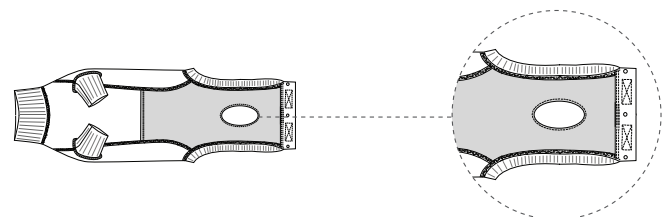

The BUSTER Body Suit is available in two versions for dogs and one version for cats.

Body Suit EasyGo for Cats

Double fabric under the abdomen enabling pads to be inserted in case of fluid loss.

Body Suit EasyGo for cats with extended tail opening.

The EasyGo version helps the cat when nature calls.

It is suitable for female cats and tomcats.

Body Suit EasyGo for Dogs

Body Suit EasyGo for dogs with extended tail opening and extra slit.

The EasyGo version helps the dog when nature calls.