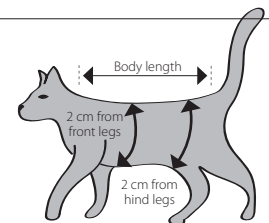

The BUSTER Body Suit Classic for dogs is available in 9 sizes. Size measured from collar to base of the tail.

Cat. No	Size	Body length	Chest circumference (2 cm from front legs)	Abdomen circumference (2 cm from hind legs)	Suitable for
273968	XXXS	26 cm	18 cm	15 cm	Small Chihuahua
273969	XXS	33 cm	21 cm	18 cm	Chihuahua, Toy poodle
273970	XS	39 cm	23 cm	20 cm	Yorkshire, Terrier, Lhasa, Toy poodle
273971	S	42 cm	26 cm	23 cm	Malteser, Pekingeser, French Bulldog, Mops, Terrier
273972	M	46 cm			English Cocker Spaniel, Samojeed, Portuguese Podengo
273973	L	53 cm			Schnauzer, Beagle, Poodle, Fox Terrier, Chow-Chow
273974	XL	63 cm			Collie, Appenzeller, Boxer, Schnauzer, Labrador
273975	XXL	74 cm			Rottweiler, Golden Retriever, Herdershund
273976	XXXL	76 cm			Saint Bernhard, Newfoundlander