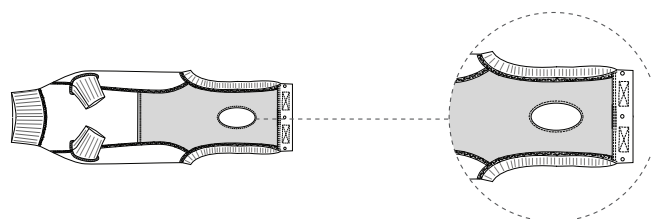

The BUSTER Body Suit is available in two versions for dogs and one version for cats.

Body Suit EasyGo for Cats

Double fabric under the abdomen enabling pads to be inserted in case of fluid loss.

Body Suit EasyGo for cats with extended tail opening.

The EasyGo version helps the cat when nature calls.

It is suitable for female cats and tomcats.

Body Suit EasyGo for Dogs

Body Suit EasyGo for dogs with extended tail opening and extra slit.

The EasyGo version helps the dog when nature calls.