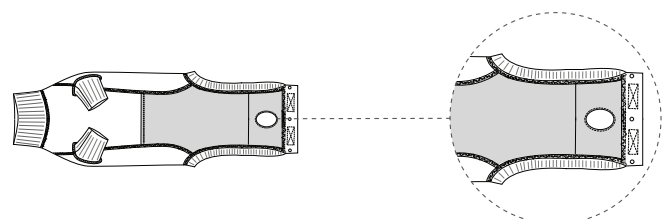

Body Suit Classic for Dogs

Double fabric under the abdomen enabling pads to be inserted in case of fluid loss, incontinence or when the animal is in season.

Undo press studs and touch fasteners and pull back the fabric and roll up the fabric under the abdomen and above the back when nature calls.

It is suitable for bitches and male dogs