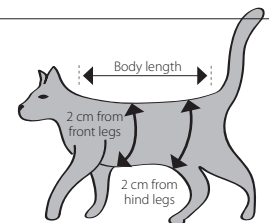

The BUSTER Body Suit Classic for dogs is available in 9 sizes. Size measured from collar to base of the tail.

Cat. No	Size	Body length	Chest circumference (2 cm from front legs)	Abdomen circumference (2 cm from hind legs)	Suitable for
273968	XXXS	26 cm	30 cm	26 cm	Small Chihuahua
273969	XXS	33 cm	38 cm	34 cm	Chihuahua, Toy poodle
273970	XS	39 cm	46 cm	42 cm	Yorkshire, Terrier, Lhasa, Toy poodle
273971	S	42 cm	54 cm	50 cm	Malteser, Pekingese, French Bulldog, Mops, Terrier
273972	M	46 cm	58 cm	52 cm	English Cocker Spaniel, Samojeed, Portuguese Podengo
273973	L	53 cm	62 cm	56 cm	Schnauzer, Beagle, Poodle, Fox Terrier, Chow-Chow
273974	XL	63 cm	70 cm	64 cm	Collie, Appenzeller, Boxer, Schnauzer, Labrador
273975	XXL	74 cm	78 cm	70 cm	Rottweiler, Golden Retriever, Herdershond
273976	XXXL	76 cm	86 cm	76 cm	Saint Bernhard, Newfoundlander