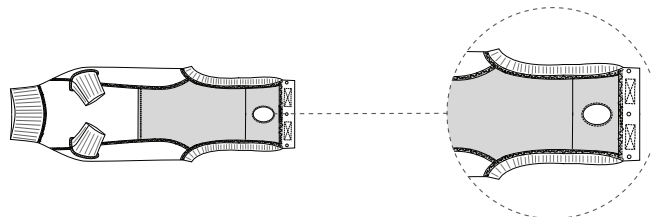

It is suitable for bitches and male dogs.

Body Suit Classic for Dogs

Double fabric under the abdomen enabling pads to be inserted in case of fluid loss, incontinence or when the animal is in season.

Undo press studs and touch fasteners and pull back the fabric

and roll up the fabric under the abdomen and above the back when nature calls.

It is suitable for bitches and male dogs

Instructions for Use

Step 1

- Insert the head into the Body Suit
- Insert each front leg separately into the openings provided