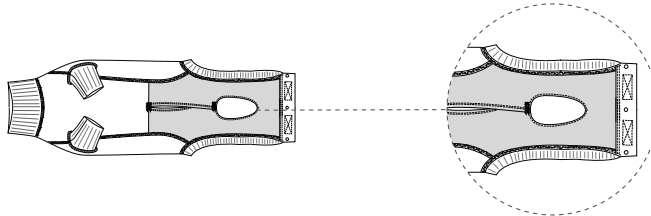

Body Suit EasyGo for Dogs

Body Suit EasyGo for dogs with extended tail opening and extra slit.

The EasyGo version helps the dog when nature calls.

It is suitable for bitches and male dogs.