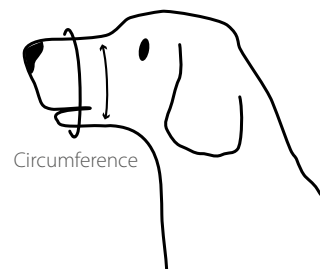

Selecting the right muzzle for your dog

- Use a string to measure around your dog's nose at the position shown
- Place your index finger under the string to ensure enough space for the dog to be comfortable. Do not tighten the string; it should be free to move around the dog's nose
- Lay the string along a ruler to get appropriate length, then select the proper muzzle
  The muzzle must not be tight. It is better a little loose than too tight