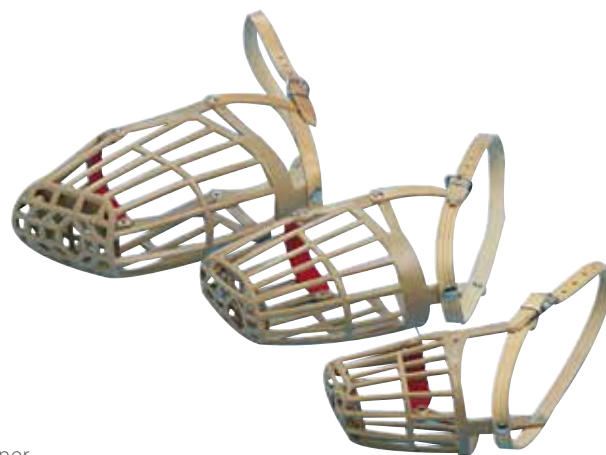

KRUUSE Plastic Dog Muzzle

- Made of strong, special plastic
- Nose reinforcement
- Strong leather strap

Suitable for dog breeds such as

Size 1	Chihuahua, Japanese Chin, Maltese
Size 2	Papillion, Yorkshire Terrier, Bichon Frisé
Size 3	Standard Dachshund
Size 4	Border Terrier, Cairn Terrier, Cavalier Spaniel, Jack Russell Terrier
Size 5	Bedlington Terrier, Basenji, Fox Terrier
Size 6	Beagle, Border Collie, Cocker Spaniel, Poodle, Welsh Terrier
Size 7	Dalmatian, Elkhound, German Shepherd, Pointer, Springer Spaniel
Size 8	English Setter, Flat Coated Retriever, Foxhound, Golden Retriever
Size 9	Gordon Setter, German Shepherd, Old English Sheepdog, Weimaraner
Size 10	Irish Wolfhound, Afghan Hound, Bouvier