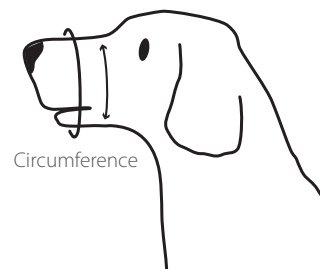

Allows panting and treating

BUSTER Easy-ID Dog Nylon Muzzle

Line of high-quality colour coded nylon muzzles that have a side easy-release snap buckle

- High quality water-resistant
- Colour coded for easy recognition
- Extra padding around the nose
- Muzzles fit securely with adjusting straps for a snug fit
- Lightweight nylon
- Reinforced stitching to ensure long-lasting use
- Available in 10 sizes from 2XS to 5XL

**COLOUR CODED
FOR EASY SIZE IDENTIFICATION**

Selecting the right muzzle for your dog

- Use a string to measure around your dog's nose at the position shown
- Place your index finger under the string to ensure enough space for the dog to be comfortable. Do not tighten the string; it should be free to move around the dog's nose
- Lay the string along a ruler to get appropriate length, then select the proper muzzle
The muzzle must not be tight. It is better a little loose than too tight