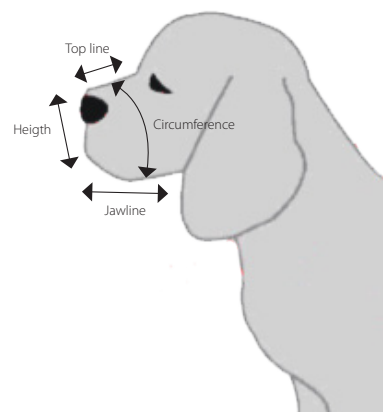

BUSTER Dog Nylon Muzzle

- Made from polypropylene, strong and comfortable material
- Easy to fit securely, strong with handy snap-lock
- Machine washable at 30° C

Suitable for dog breeds such as

- Size 0 Yorkshire Terrier, Mini Poodle
- Size 1 West Highland White Terrier, Jack Russel, Dachshund
- Size 2 Border Collie, Beagle, Cocker Spaniel
- Size 3 Labrador Retriever, German Shepherd, Dobermann
- Size 4 Wolfhounds, Great Danes, Pyrenean
- Size 5 Rottweiler
- Size 6 Extra long for large Wolfhound, Great Dane
- Size 7 Extra long for large Rottweiler
- Size 8 Boxer, special model for short-nosed dog breeds

Size	KRUUSE Cat. No	Circumference	Top Line	Height	Jawline
Measurements in cm (")					
Size 0	279395	13.0 (5.1")	3.0 (1.1")	6.0 (2.3")	6.0 (2.3")
Size 1	279396	14.0 (5.5")	4.0 (1.5")	6.0 (2.3")	8.0 (3.1")
Size 2	279397	17.0 (6.6")	5.5 (2.1")	7.0 (2.7")	9.0 (3.5")
Size 3	279398	20.0 (7.8")	6.0 (2.3")	9.0 (3.5")	12.0 (4.7")
Size 4	279399	25.0 (9.8")	8.0 (3.1")	11.0 (4.3")	15.0 (5.9")
Size 5	279400	22.5 (8.8")	7.0 (2.7")	10.0 (3.9")	14.0 (5.5")
Size 6	279401	30.0 (11.8")	8.0 (3.1")	14.0 (5.5")	14.0 (5.5")
Size 7	279402	28.0 (11")	6.0 (2.3")	13.0 (5.1")	12.0 (4.7")
Size 8	279403	31.0 (12.2")	4.0 (1.5")	14.0 (5.5")	9.0 (3.5")